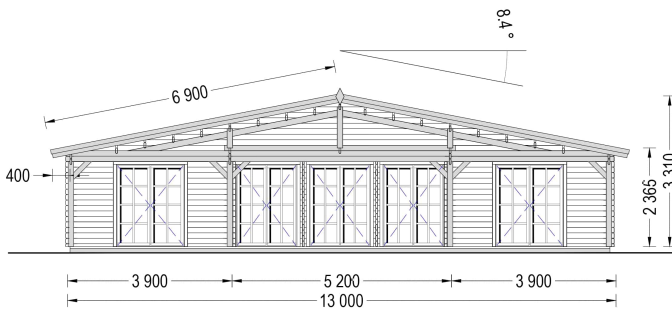

TECHNISCHE DATEN

Wandstärke	66 mm
Marke	Premium Gartenhaus
Dachform	Satteldach
Holzbehandlung	Unbehandelt
Grundfläche	100 m²
Verglasung	Doppelverglasung
Breite	1300 cm
Haus Typ	Klassisch
Terrasse	mit Terrasse